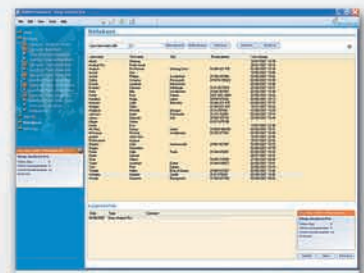

database

You can quickly record and analyse your client without needing to create a database entry. Saving their details later is easy. You can manage, retrieve and delete files with ease - even years later!

simple screen & video clip selection

TEMPLO Lite has a unique comparison tool - simply choose the video clips you want to analyse (from your customers personal image pallet) and they will be automatically presented in the correct number of views - all synchronised!

Contact: www.mar-systems.co.uk Tel: 01344 621475